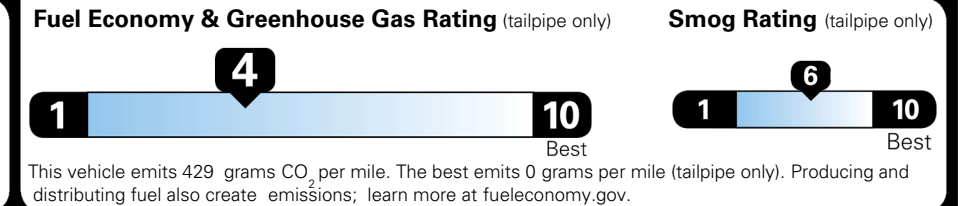

EPA DOT Fuel Economy and Environment

Gasoline Vehicle

You spend \$4,000 more in fuel costs over 5 years compared to the average new vehicle.

Annual fuel cost \$2,500

Actual results will vary for many reasons, including driving conditions and how you drive and maintain your vehicle. The average new vehicle gets 29 MPG and costs \$8,500 to fuel over 5 years. Cost estimates are based on 15,000 miles per year at \$ 3.30 per gallon. MPGe is miles per gasoline gallon equivalent. Vehicle emissions are a significant cause of climate change and smog.