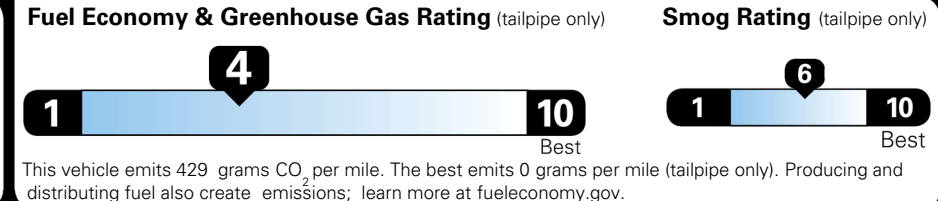

MSRP INCLUDING OPTIONS \$ 44,915.00

INLAND FREIGHT AND HANDLING \$ 1,545.00

TOTAL MANUFACTURER'S SUGGESTED RETAIL PRICE ▶ \$ 46,460.00

TOTAL ADDITIONAL WEIGHT: 8.1

*Additional terms and conditions apply.
 **Kia Connect may be currently unavailable for some Model Year 2022 and newer vehicles sold or purchased in Massachusetts; please see owners.kia.com for more information.
 NOTE: When you purchase this vehicle, Kia America, Inc. collects personal information you provide to the dealership. For information on our collection and use of personal information and your rights, please see our Privacy Policy on www.kia.com.

EPA DOT Fuel Economy and Environment

Gasoline Vehicle

You spend
\$3,500
 more in fuel costs
 over 5 years
 compared to the
 average new vehicle.

Annual fuel cost
\$2,300

Actual results will vary for many reasons, including driving conditions and how you drive and maintain your vehicle. The average new vehicle gets 29 MPG and costs \$8,000 to fuel over 5 years. Cost estimates are based on 15,000 miles per year at \$ 3.10 per gallon. MPGe is miles per gasoline gallon equivalent. Vehicle emissions are a significant cause of climate change and smog.