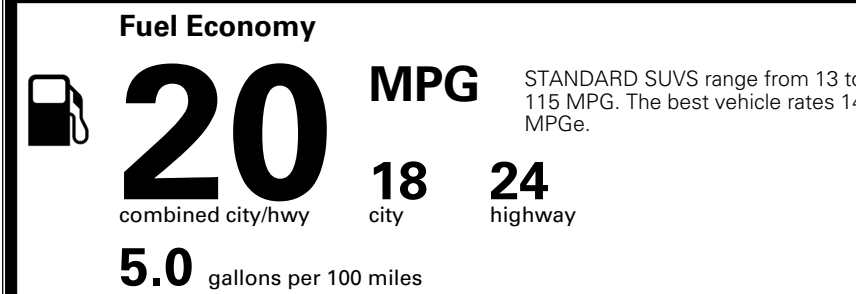

MSRP INCLUDING OPTIONS \$ 44,915.00

INLAND FREIGHT AND HANDLING \$ 1,545.00

TOTAL MANUFACTURER'S SUGGESTED RETAIL PRICE ▶ \$ 46,460.00

TOTAL ADDITIONAL WEIGHT: 8.1

*Additional terms and conditions apply.
 **Kia Connect may be currently unavailable for some Model Year 2022 and newer vehicles sold or purchased in Massachusetts; please see owners.kia.com for more information.
 NOTE: When you purchase this vehicle, Kia America, Inc. collects personal information you provide to the dealership. For information on our collection and use of personal information and your rights, please see our Privacy Policy on www.kia.com.

EPA DOT Fuel Economy and Environment

Gasoline Vehicle

You spend
\$3,500
 more in fuel costs
 over 5 years
 compared to the
 average new vehicle.

Annual fuel cost
\$2,300

Actual results will vary for many reasons, including driving conditions and how you drive and maintain your vehicle. The average new vehicle gets 29 MPG and costs \$8,000 to fuel over 5 years. Cost estimates are based on 15,000 miles per year at \$ 3.10 per gallon. MPGe is miles per gasoline gallon equivalent. Vehicle emissions are a significant cause of climate change and smog.