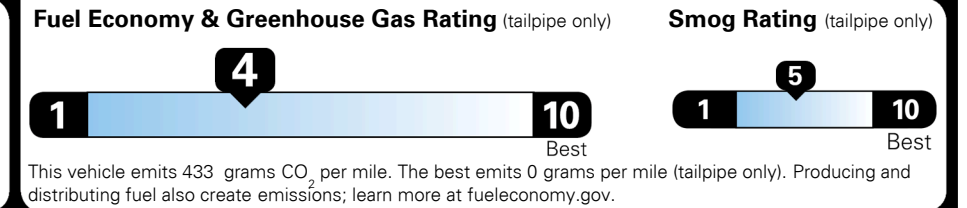

Actual results will vary for many reasons, including driving conditions and how you drive and maintain your vehicle. The average new vehicle gets 28 MPG and costs $8,000 to fuel over 5 years. Cost estimates are based on 15,000 miles per year at $ 2.95 per gallon. MPGe is miles per gasoline gallon equivalent. Vehicle emissions are a significant cause of climate change and smog.

fueleconomy.gov

Calculate personalized estimates and compare vehicles

GOVERNMENT 5-STAR SAFETY RATINGS

Overall Vehicle Score ★ ★ ★ ★ ★

Based on the combined rating of frontal, side and rollover.
Should ONLY be compared to other vehicles of similar size and weight.

Frontal	Driver	★ ★ ★ ★ ★
Crash	Passenger	★ ★ ★ ★ ★

Based on the risk of injury in a frontal impact.
Should ONLY be compared to other vehicles of similar size and weight.

Side	Front seat	★ ★ ★ ★ ★
Crash	Rear seat	★ ★ ★ ★ ★

Star ratings based on the risk of injury in a side impact.

Rollover ★ ★ ★ ★ ★

Star ratings based on the risk of rollover in a single-vehicle crash.

Star ratings range from 1 to 5 stars (★★★★★) with 5 being the highest.

Source: National Highway Traffic Safety Administration (NHTSA).

www.safercar.gov or 1-888-327-4236

Manufacturer's suggested retail price includes Manufacturer's recommended pre-delivery service. License and title fees, state and local taxes and other dealer installed options and accessories are not included in the manufacturer's suggested retail price.

PARTS CONTENT INFORMATION

FOR VEHICLES IN THIS CAR LINE U.S./CANADIAN PARTS CONTENT: 60 %

MAJOR SOURCES OF FOREIGN PARTS: KOREA: 35%

NOTE: PARTS CONTENT DOES NOT INCLUDE FINAL ASSEMBLY, DISTRIBUTION, OR OTHER NON-PARTS COSTS.

FOR THIS VEHICLE FINAL ASSEMBLY POINT: WEST POINT, GA, USA

COUNTRY OF ORIGIN

ENGINE (MOTOR): KOREA

TRANSMISSION: USA