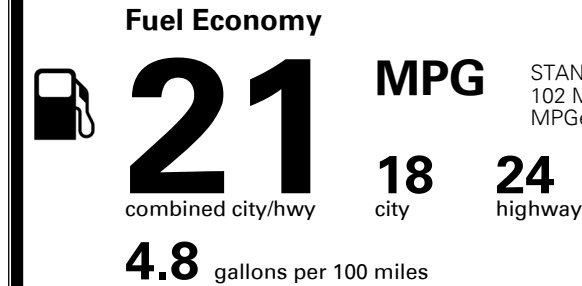

TOTAL ADDITIONAL WEIGHT:

EPA DOT Fuel Economy and Environment

Gasoline Vehicle

STANDARD SUVs range from 13 to 102 MPG. The best vehicle rates 132 MPGe.

You spend
\$2,500
 more in fuel costs
 over 5 years
 compared to the
 average new vehicle.