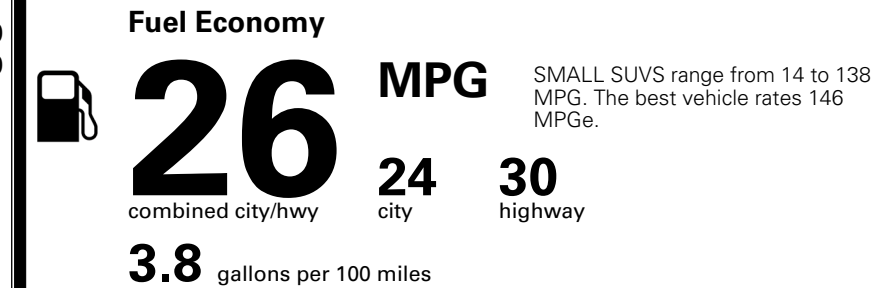

MANUFACTURER'S SUGGESTED RETAIL PRICE ▶

ADDITIONAL INSTALLED EQUIPMENT:
(In addition to or in place of standard features)
Carpeted Floor Mats $200.00
Wheel Locks $80.00

MSRP INCLUDING OPTIONS $ 30,870.00

INLAND FREIGHT AND HANDLING $ 1,495.00

TOTAL MANUFACTURER'S SUGGESTED RETAIL PRICE ▶ $ 32,365.00

EPA DOT Fuel Economy and Environment