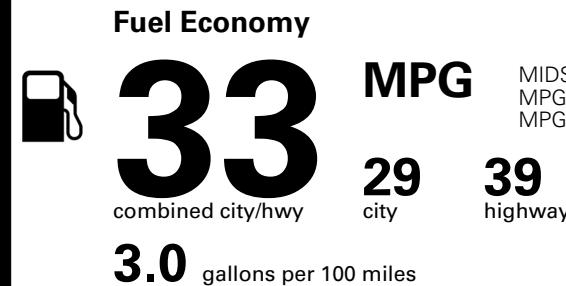

MSRP INCLUDING OPTIONS

\$ 24,055.00

INLAND FREIGHT AND HANDLING

\$ 1,245.00

TOTAL MANUFACTURER'S SUGGESTED RETAIL PRICE ▶

\$ 25,300.00

*Additional terms and conditions apply.
 **Kia Connect may be currently unavailable for some Model Year 2022 and newer vehicles sold or purchased in Massachusetts; please see owners.kia.com for more information.
 NOTE: When you purchase this vehicle, Kia America, Inc. collects personal information you provide to the dealership. For information on our collection and use of personal information and your rights, please see our Privacy Policy on www.kia.com.

TOTAL ADDITIONAL WEIGHT: 12.3

EPA DOT Fuel Economy and Environment

Gasoline Vehicle

MIDSIZE CARS range from 15 to 139 MPG. The best vehicle rates 146 MPGe.

You save \$1,000
 in fuel costs over 5 years compared to the average new vehicle.