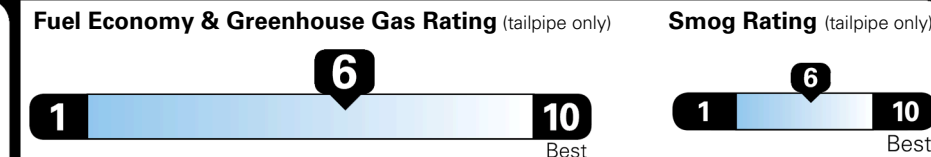

This vehicle emits 269 grams CO₂ per mile. The best emits 0 grams per mile (tailpipe only). Producing and distributing fuel also create emissions; learn more at fueleconomy.gov.

Actual results will vary for many reasons, including driving conditions and how you drive and maintain your vehicle. The average new vehicle gets 29 MPG and costs $8,500 to fuel over 5 years. Cost estimates are based on 15,000 miles per year at $ 3.30 per gallon. MPGe is miles per gasoline gallon equivalent. Vehicle emissions are a significant cause of climate change and smog.

fueleconomy.gov

Calculate personalized estimates and compare vehicles

GOVERNMENT 5-STAR SAFETY RATINGS

Overall Vehicle Score ★★★★★

Based on the combined rating of frontal, side and rollover. Should ONLY be compared to other vehicles of similar size and weight.

Frontal Driver ★★★★★

Crash Passenger ★★★★★

Based on the risk of injury in a frontal impact. Should ONLY be compared to other vehicles of similar size and weight.

Side Front seat ★★★★★

Crash Rear seat ★★★★★

Star ratings based on the risk of injury in a side impact.

Rollover ★★★★★

Star ratings based on the risk of rollover in a single-vehicle crash.

Star ratings range from 1 to 5 stars (★★★★★) with 5 being the highest.

Source: National Highway Traffic Safety Administration (NHTSA).

www.safercar.gov or 1-888-327-4236

Manufacturer's suggested retail price includes Manufacturer's recommended pre-delivery service. License and title fees, state and local taxes and other dealer installed options and accessories are not included in the manufacturer's suggested retail price.

PARTS CONTENT INFORMATION

FOR VEHICLES IN THIS CAR LINE U.S./CANADIAN PARTS CONTENT: 20 %

MAJOR SOURCES OF FOREIGN PARTS:
MEXICO: 45%
KOREA: 30%

NOTE: PARTS CONTENT DOES NOT INCLUDE FINAL ASSEMBLY, DISTRIBUTION, OR OTHER NON-PARTS COSTS.

FOR THIS VEHICLE FINAL ASSEMBLY POINT: PESQUERIA, NL, MEXICO

COUNTRY OF ORIGIN ENGINE (MOTOR):

USA

TRANSMISSION: MEXICO