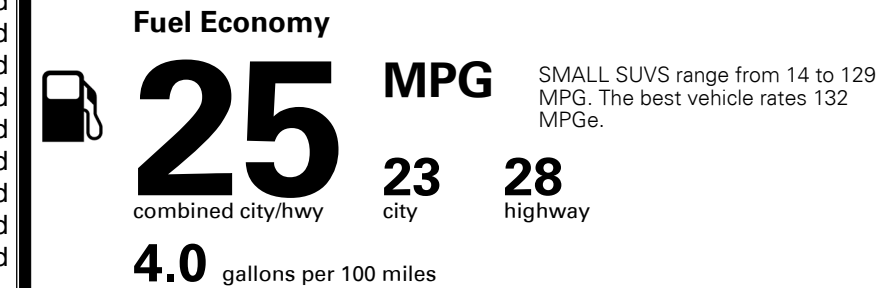

EPA DOT Fuel Economy and Environment

Gasoline Vehicle

You spend
$750
more in fuel costs
over 5 years
compared to the
average new vehicle.

Annual fuel cost
$1,750