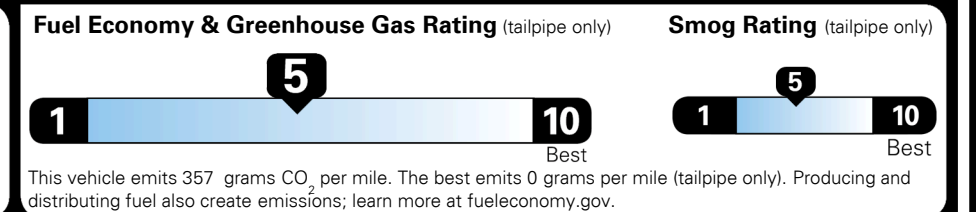

Actual results will vary for many reasons, including driving conditions and how you drive and maintain your vehicle. The average new vehicle gets 28 MPG and costs $8,000 to fuel over 5 years. Cost estimates are based on 15,000 miles per year at $ 2.95 per gallon. MPGe is miles per gasoline gallon equivalent. Vehicle emissions are a significant cause of climate change and smog.

fueleconomy.gov

Calculate personalized estimates and compare vehicles

GOVERNMENT 5-STAR SAFETY RATINGS

Overall Vehicle Score	Not Rated	
Based on the combined rating of frontal, side and rollover. Should ONLY be compared to other vehicles of similar size and weight.		
Frontal	Driver	Not Rated
Crash	Passenger	Not Rated
Based on the risk of injury in a frontal impact. Should ONLY be compared to other vehicles of similar size and weight.		
Side	Front seat	Not Rated
Crash	Rear seat	Not Rated
Star ratings based on the risk of injury in a side impact.		
Rollover	Not Rated	
Star ratings based on the risk of rollover in a single-vehicle crash.		

Star ratings range from 1 to 5 stars (★★★★★) with 5 being the highest.
Source: National Highway Traffic Safety Administration (NHTSA).
www.safercar.gov or 1-888-327-4236

Manufacturer's suggested retail price includes Manufacturer's recommended pre-delivery service. License and title fees, state and local taxes and other dealer installed options and accessories are not included in the manufacturer's suggested retail price.

PARTS CONTENT INFORMATION

FOR VEHICLES IN THIS CAR LINE U.S./CANADIAN PARTS CONTENT: 50 %

MAJOR SOURCES OF FOREIGN PARTS: KOREA: 35%

NOTE: PARTS CONTENT DOES NOT INCLUDE FINAL ASSEMBLY, DISTRIBUTION, OR OTHER NON-PARTS COSTS.

FOR THIS VEHICLE FINAL ASSEMBLY POINT: WEST POINT, GA, USA

COUNTRY OF ORIGIN
ENGINE: USA
TRANSMISSION: USA

*Ask dealer for details.
**Kia Connect may be currently unavailable for Model Year 2022 and newer vehicles sold or purchased in Massachusetts; please see owners.kia.com for updates on availability.
NOTE: When you purchase this vehicle, Kia America, Inc. collects personal information you provide to the dealership. For information on our collection and use of personal information and your rights, please see our Privacy Policy on www.kia.com.